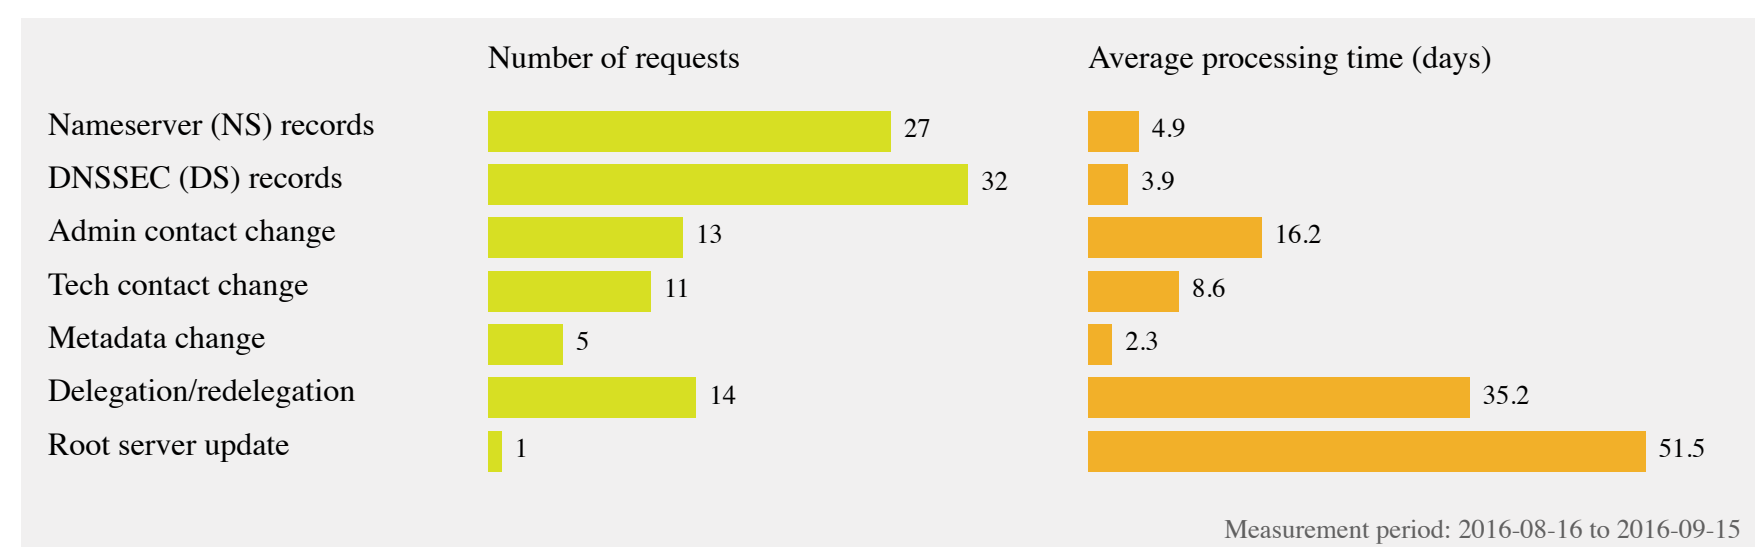

Root Processing Times

In accordance with Section C.4.3 of the IANA contract, this graph represents the number of requests received by type of change. Requests that involve changes to multiple categories will be counted in all categories.

Recent requests by type

This graph was generated on 2016-09-15.