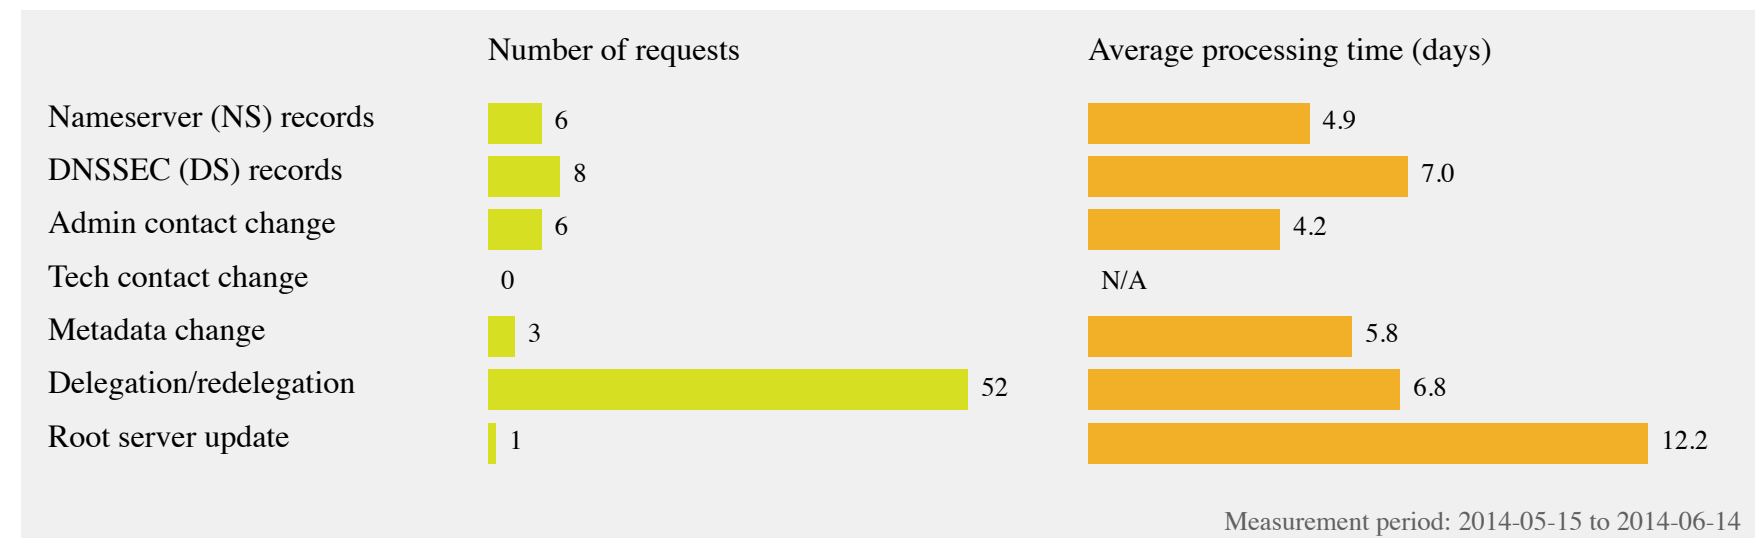

# Root Processing Times

In accordance with Section C.4.3 of the IANA contract, this graph represents the number of requests received by type of change. Requests that involve changes to multiple categories will be counted in all categories.

## Recent requests by type

This graph was generated on 2014-06-14.