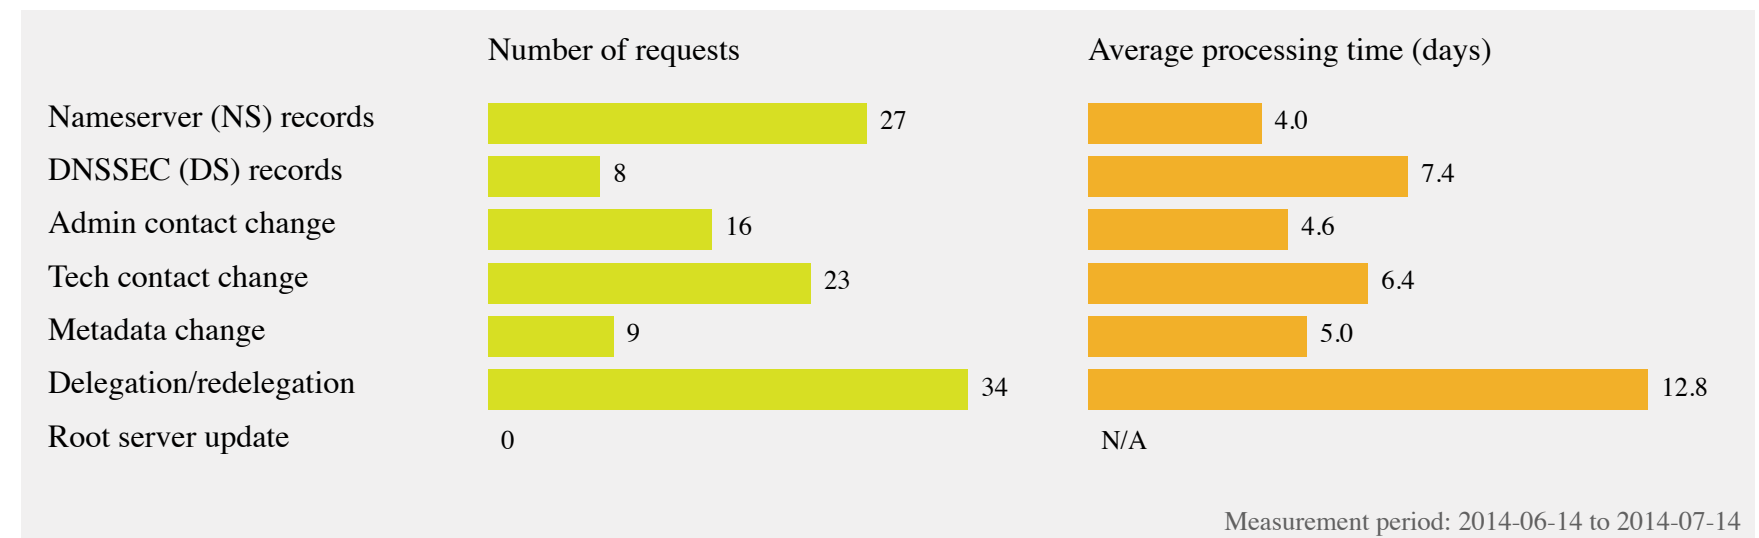

Root Processing Times

In accordance with Section C.4.3 of the IANA contract, this graph represents the number of requests received by type of change. Requests that involve changes to multiple categories will be counted in all categories.

Recent requests by type

This graph was generated on 2014-07-14.