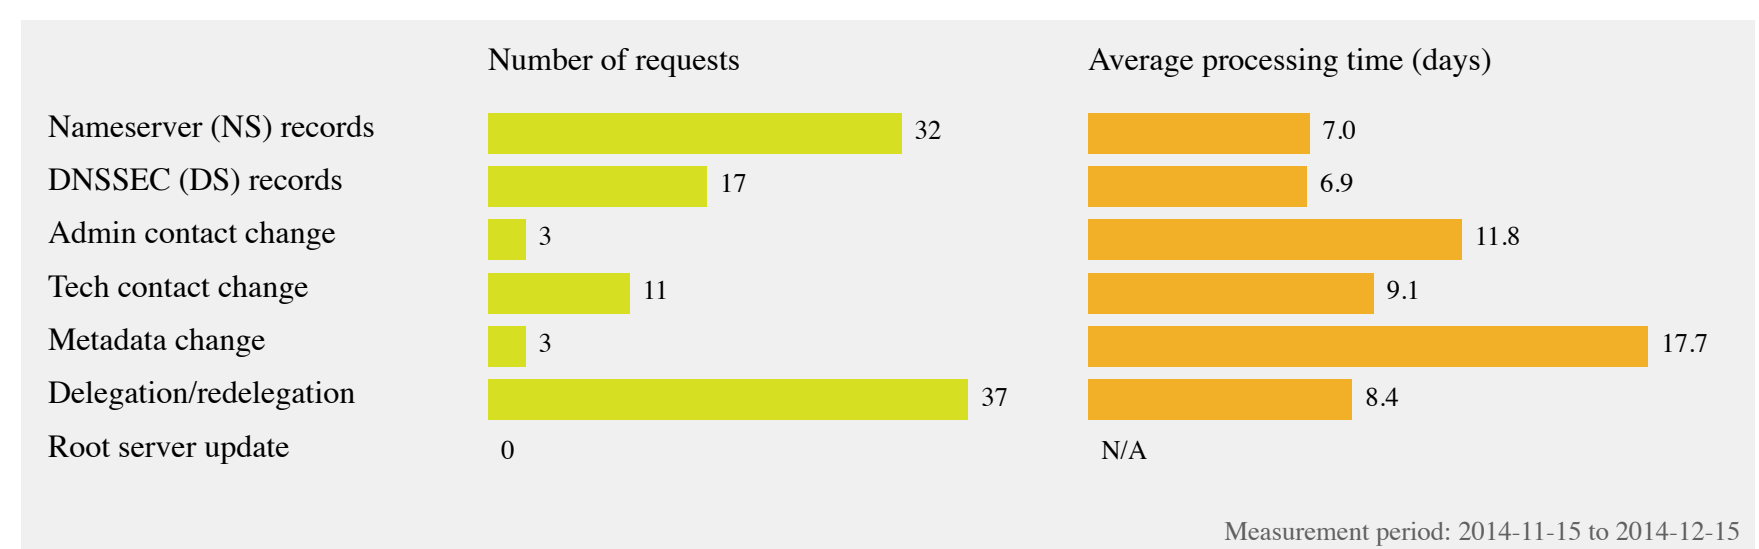

Root Processing Times

In accordance with Section C.4.3 of the IANA contract, this graph represents the number of requests received by type of change. Requests that involve changes to multiple categories will be counted in all categories.

Recent requests by type

This graph was generated on 2014-12-15.