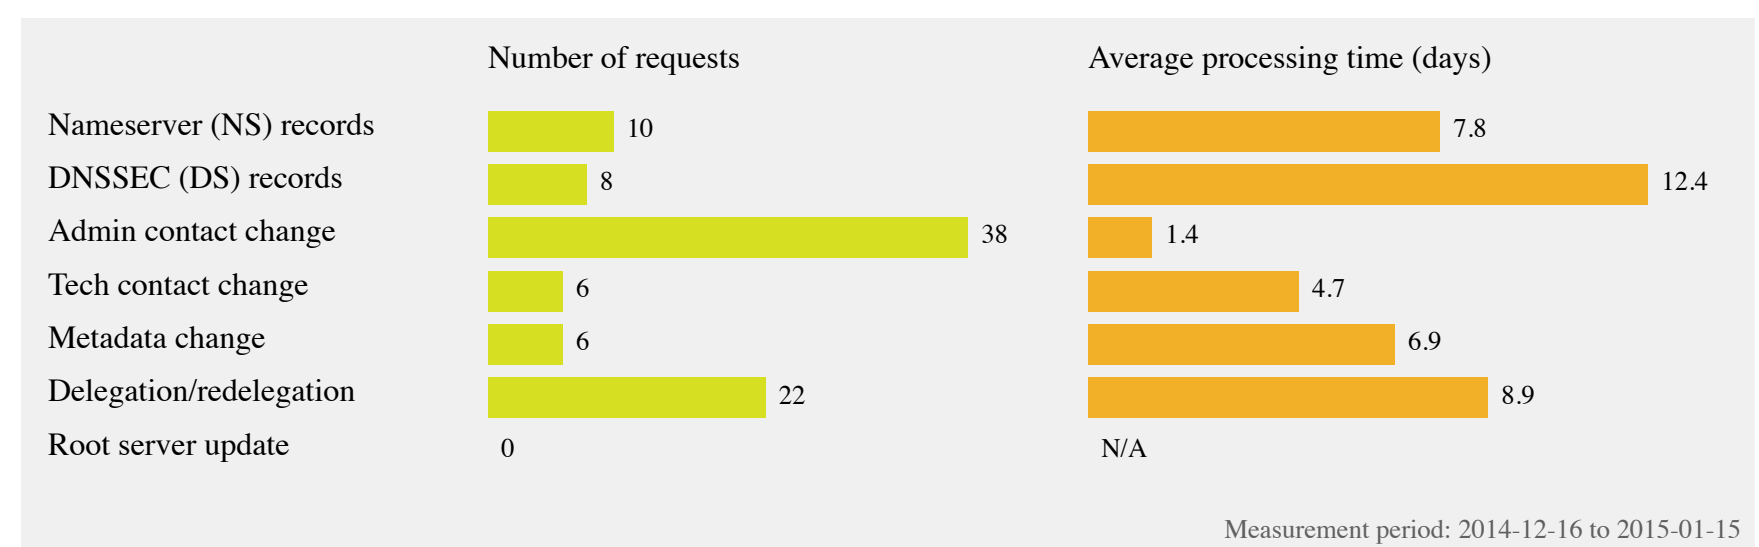

Root Processing Times

In accordance with Section C.4.3 of the IANA contract, this graph represents the number of requests received by type of change. Requests that involve changes to multiple categories will be counted in all categories.

Recent requests by type

This graph was generated on 2015-01-15.