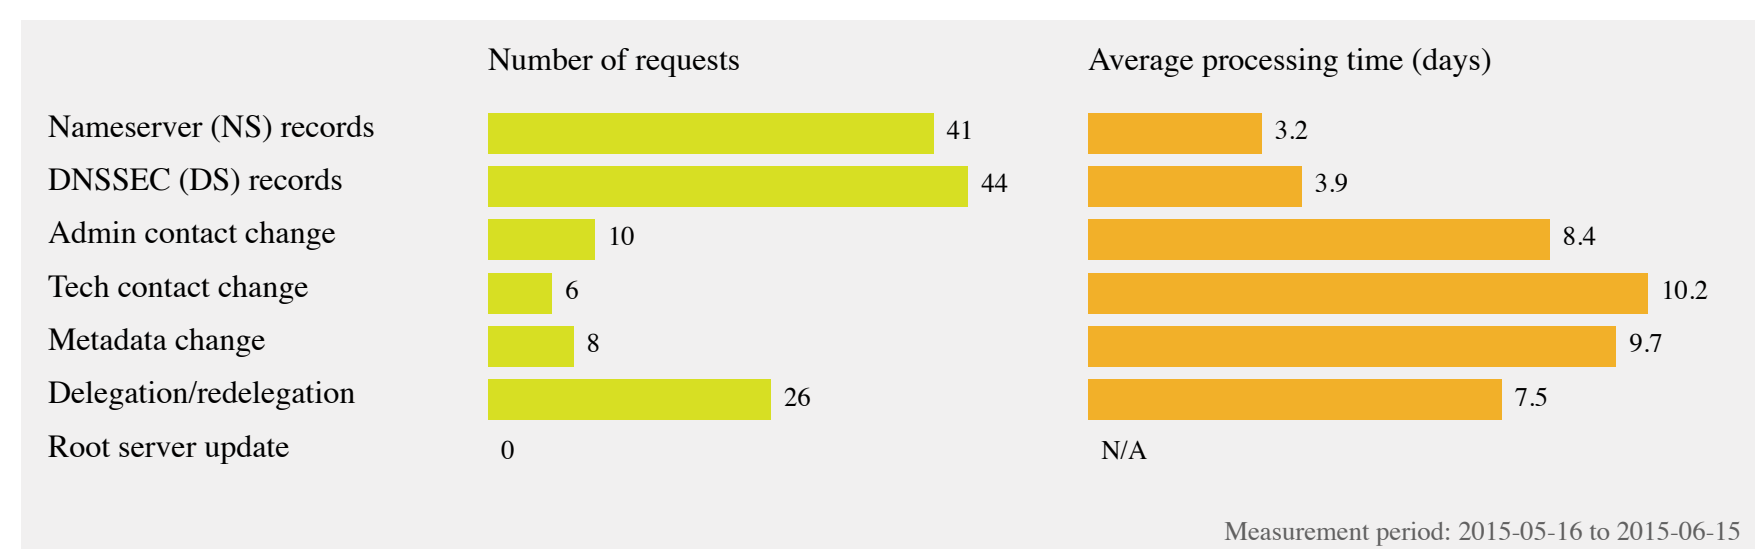

# Root Processing Times

In accordance with Section C.4.3 of the IANA contract, this graph represents the number of requests received by type of change. Requests that involve changes to multiple categories will be counted in all categories.

## Recent requests by type

This graph was generated on 2015-06-15.