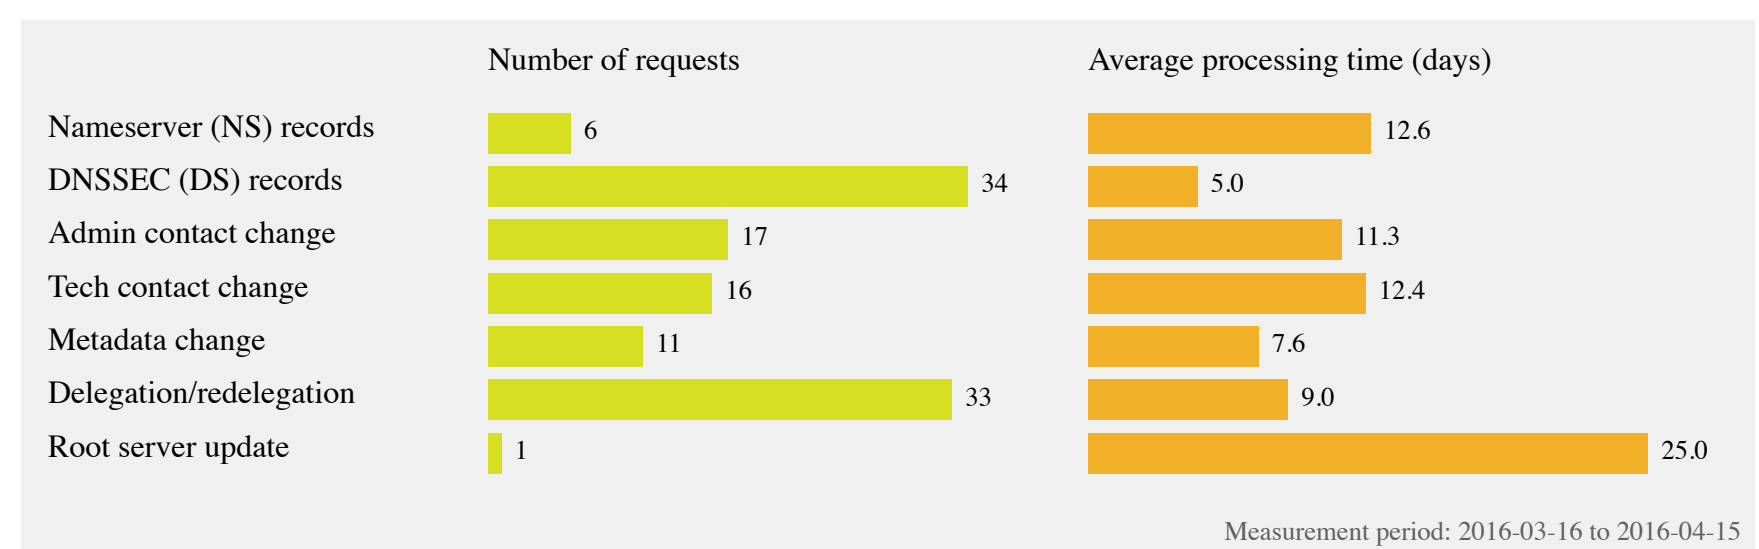

Root Processing Times

In accordance with Section C.4.3 of the IANA contract, this graph represents the number of requests received by type of change. Requests that involve changes to multiple categories will be counted in all categories.

Recent requests by type

This graph was generated on 2016-04-15.